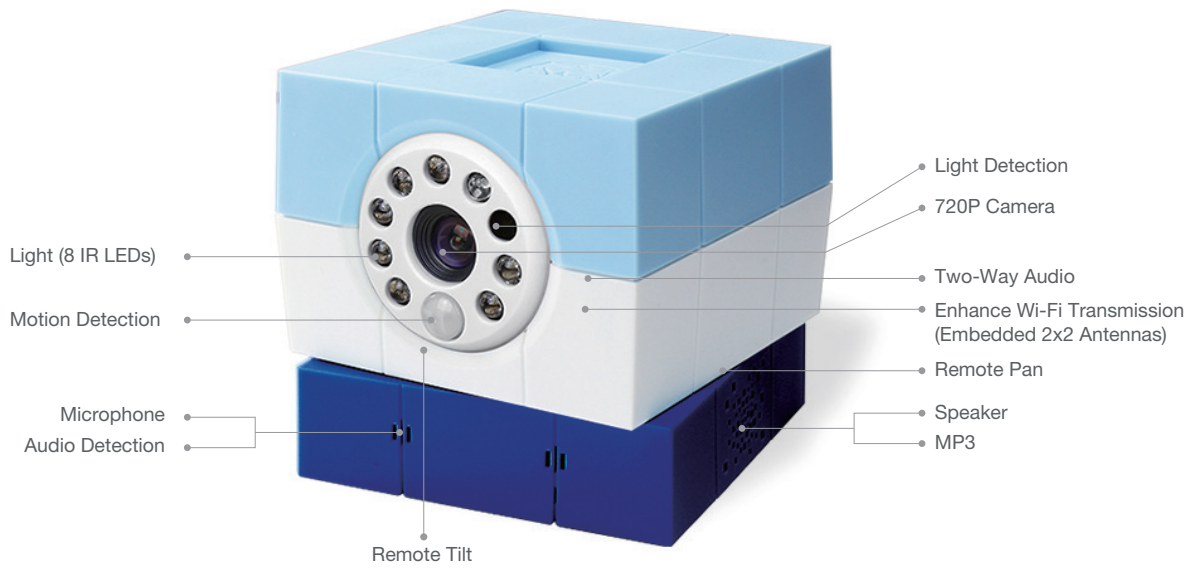

SPECIFICATION

Model (Petite)	ACC1308F1BL/ACC1308F1RD
Encryptions Technologies	256-bit
Privacy Protection	Yes
Wireless	Wi-Fi 2.4 GHz 802.11 /b/g/n
Multiple Wi-Fi Routers Support	Up to 4 Wi-Fi routers
1 Min Quick Setup	Yes
Snapshot / Text / Offline Alert	Yes
Audio	Built-in Speaker and Microphone
Real-Time Two-Way Communication	Yes
Smart AI Features	Yes
Greetings Function	Yes
Face /Motion / Audio Detection	Yes
Human Detection	Yes
Vehicle Detection	Yes
Day / Night Vision	Yes
Intruder Warning Light Alarm	No
Multiple Viewers Support	Yes
Auto Tracking Range	No
Activity / Blockout Zones	Max: 4
Field of View (FOV)	85±5° (Diagonal)
Digital Zoom	4x
Fixed Lens	1/3.2" (OV5653)

Pan / Tilt	Pan: -140° to 140° / Tilt: -25° to 25°
Frame Rate	1280 x 720 up to 30 fps
Resolution	1M Pixels HD
Streaming Quality	Automatically Adjusted
Video Compression	H.264, MJPEG
Video Resolution	720p, 480p, 360p
Image Sensor	1/4" CMOS
IR LEDs	8
Light Lamp	No
MIMO Antenna	Embedded 2x2
Local Storage	Supports up to 128GB Micro SD Card
App Support	Amaryllo
Mobile OS Requirements	iOS: 9.0 and up / Android: 4.1 and up
Google Services Connection	Yes
PC Browser Support	Chrome / Firefox
Network Protocol	TCP/IP, UDP/IP, HTTP/HTTPS, DHCP, NTP,WPS
NAS Support	SMB / CIFS
Power Consumption	100V ~ 240V (5V / 2A DC)
Dimensions (H x W x D)	8 x 8 x 8 cm / 3.15"x 3.15"x 3.15"
Weight	222g / 7.84 oz
Ambient Operating Temperature	32°F ~ 95°F / 0°C ~ 35°C
Warranty	One-Year Part Warranty

Petite

ACCESSORIES

Power adapter

3.14"
8 cm